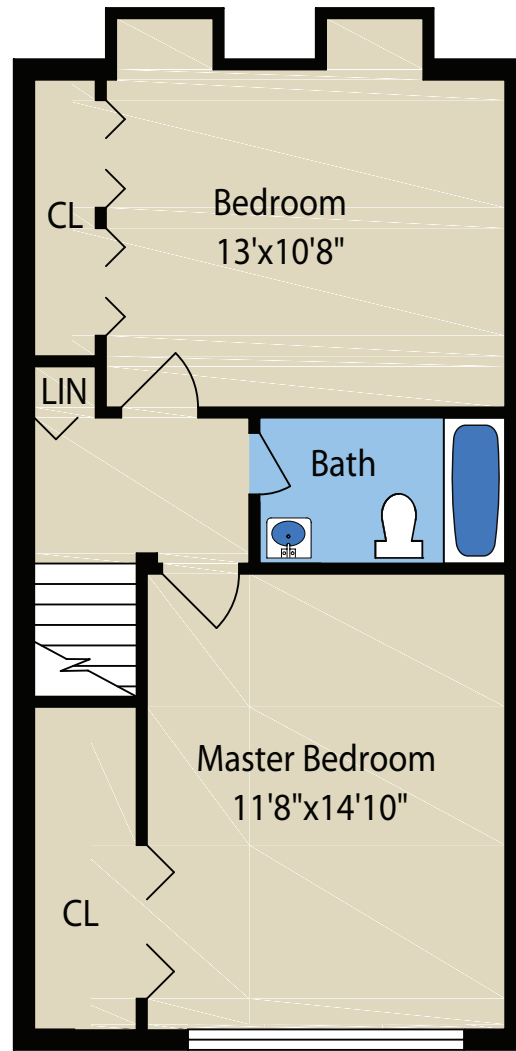

First Floor

Second Floor

Townhome
Two Bedroom
Style B

362 Klagg Court, #201
Glen Burnie, MD 21061
(410) 768-1517