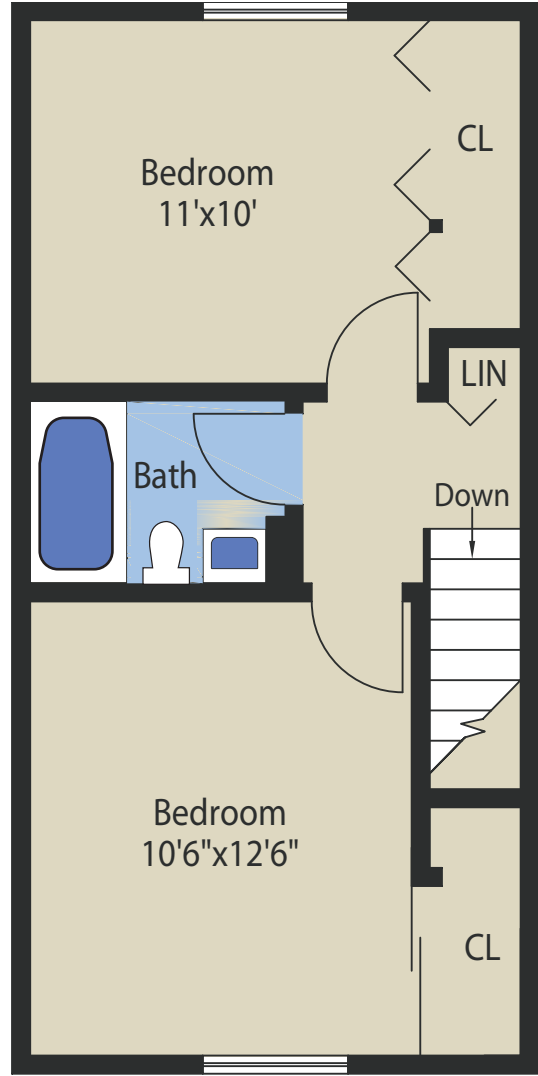

First Floor

Second Floor

Classic Townhome Two Bedroom

1E Solar Circle
Baltimore, MD 21234
(410) 828-5688

All dimensions are approximate