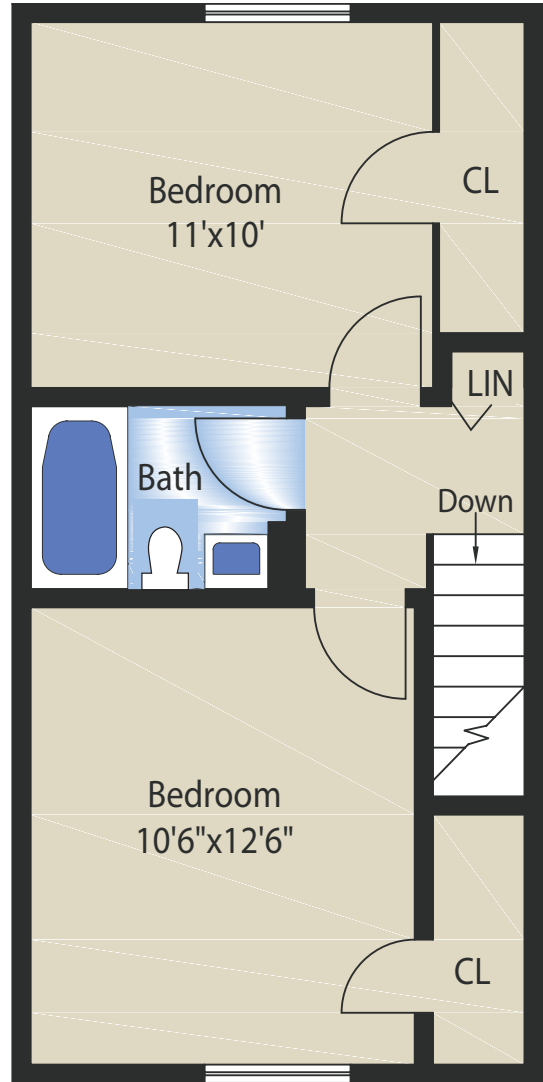

First Floor

Second Floor

Deluxe Townhome Two Bedroom

1E Solar Circle
Baltimore, MD 21234
(410) 828-5688

*Dishwasher in select townhomes
All dimensions are approximate